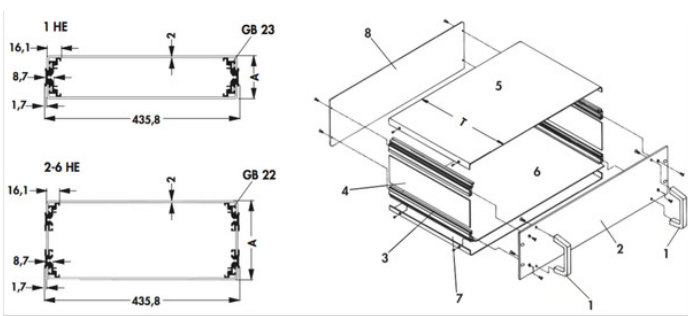

Data sheet Product VESA 2 360 G

19" plug-in module > 19" plug-in boxes

Features

surface: natural colour anodised

Technical Drawing

height: 86.2 mm

ET: 362 mm